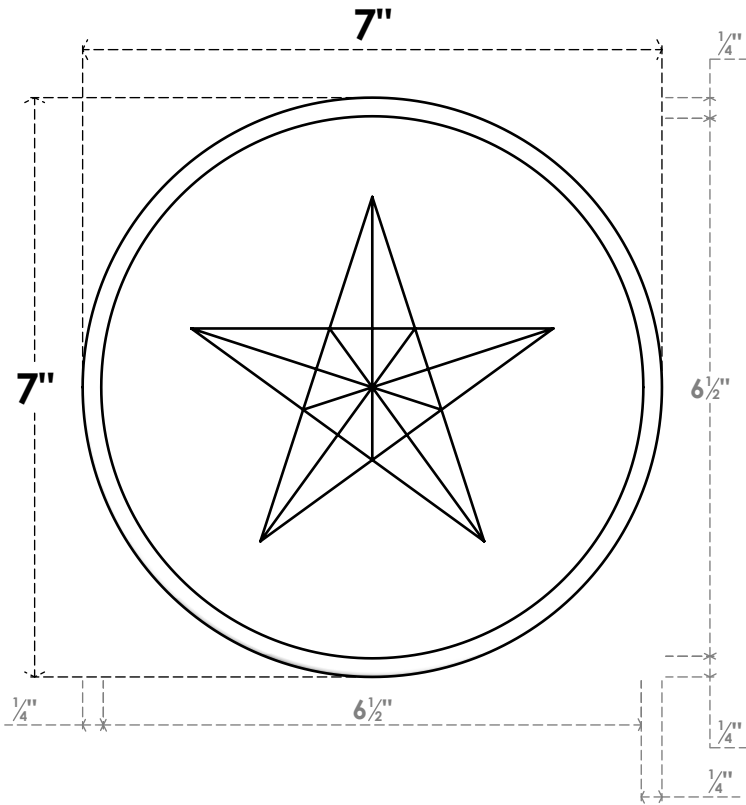

# ROSP070X070X050GRY08

7"W X 7"H X 1/2"P STANDARD GRAYSON STAR ROSETTE WITH ROUNDED EDGE, ARCHITECTURAL GRADE PVC

**FRONT**

**SIDE**

EKENA MILLWORK  
2300 WEST MAIN ST.  
CLARKSVILLE, TX 75426  
TOLL FREE: 866-607-0453  
WWW.EKENAMILLWORK.COM