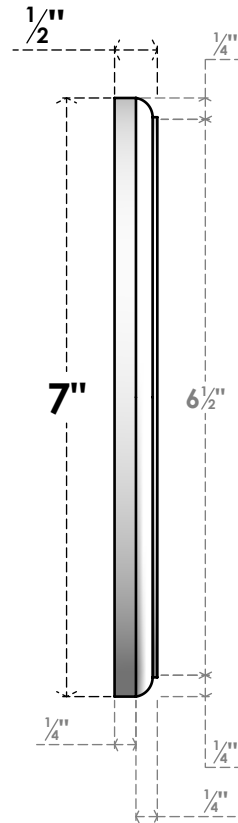

# ROSP070X070X050GRY08

7"W X 7"H X 1/2"P STANDARD GRAYSON STAR ROSETTE WITH ROUNDED EDGE, ARCHITECTURAL GRADE PVC

**FRONT**

**SIDE**

EKENA MILLWORK  
2300 WEST MAIN ST.  
CLARKSVILLE, TX 75426  
TOLL FREE: 866-607-0453  
WWW.EKENAMILLWORK.COM

### NOTES

1. INSTALLATION TO BE COMPLETED IN ACCORDANCE WITH MANUFACTURER'S SPECIFICATIONS.
2. DRAWING MAY NOT BE TO SCALE
3. THIS DRAWING IS INTENDED FOR DESIGN AND PLANNING PURPOSES ONLY.
4. ALL INFORMATION CONTAINED HEREIN WAS CURRENT AT THE TIME OF DEVELOPMENT BUT MUST BE REVIEWED AND APPROVED BY THE PRODUCT MANUFACTURER TO BE CONSIDERED ACCURATE.
5. ARCHITECTURAL GRADE PVC PRODUCTS ARE MADE FROM EXPANDED CELLULAR PVC AND COME NATURALLY WHITE BUT MAY BE PAINTED